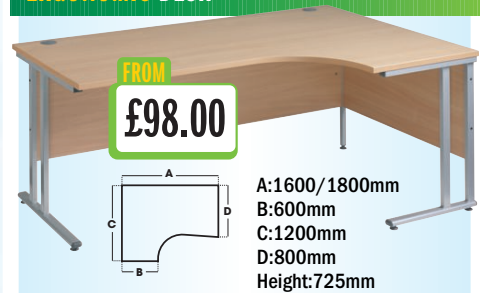

Price Check*

MASSIVE SAVINGS TO BE MADE!

STRAIGHT DESK

CODE	DESCRIPTION	PRICE
SO-MC8S	800mm 800mm	£77.00
SO-MC12S	1200mm 800mm	£80.00
SO-MC14S	1400mm 800mm	£86.00
SO-MC16S	1600mm 800mm	£90.00
SO-MC18S	1800mm 800mm	£93.00

ERGONOMIC DESK

CODE	DESCRIPTION	PRICE
SO-25SEL16	1600mm Left hand	£98.00
SO-25SER16	1600mm Right hand	£98.00
SO-25SEL18	1800mm Left hand	£119.00
SO-25SER18	1800mm Right hand	£119.00

PEDESTALS

FROM
£74.00